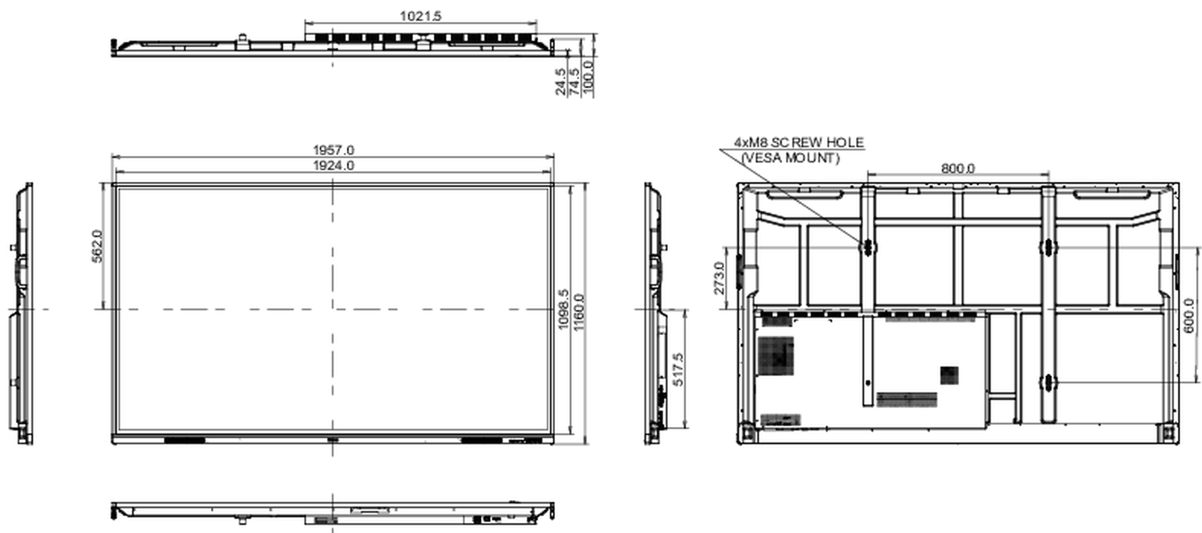

## 10 DIMENSIONS / WEIGHT

<b>Product dimensions W x H x D</b>	1957 x 1160 x 100mm
<b>Box dimensions W x H x D</b>	2110 x 1283 x 225mm
<b>Weight (without box)</b>	58.6kg
<b>Weight (with box)</b>	75.9kg
<b>EAN code</b>	4948570122967